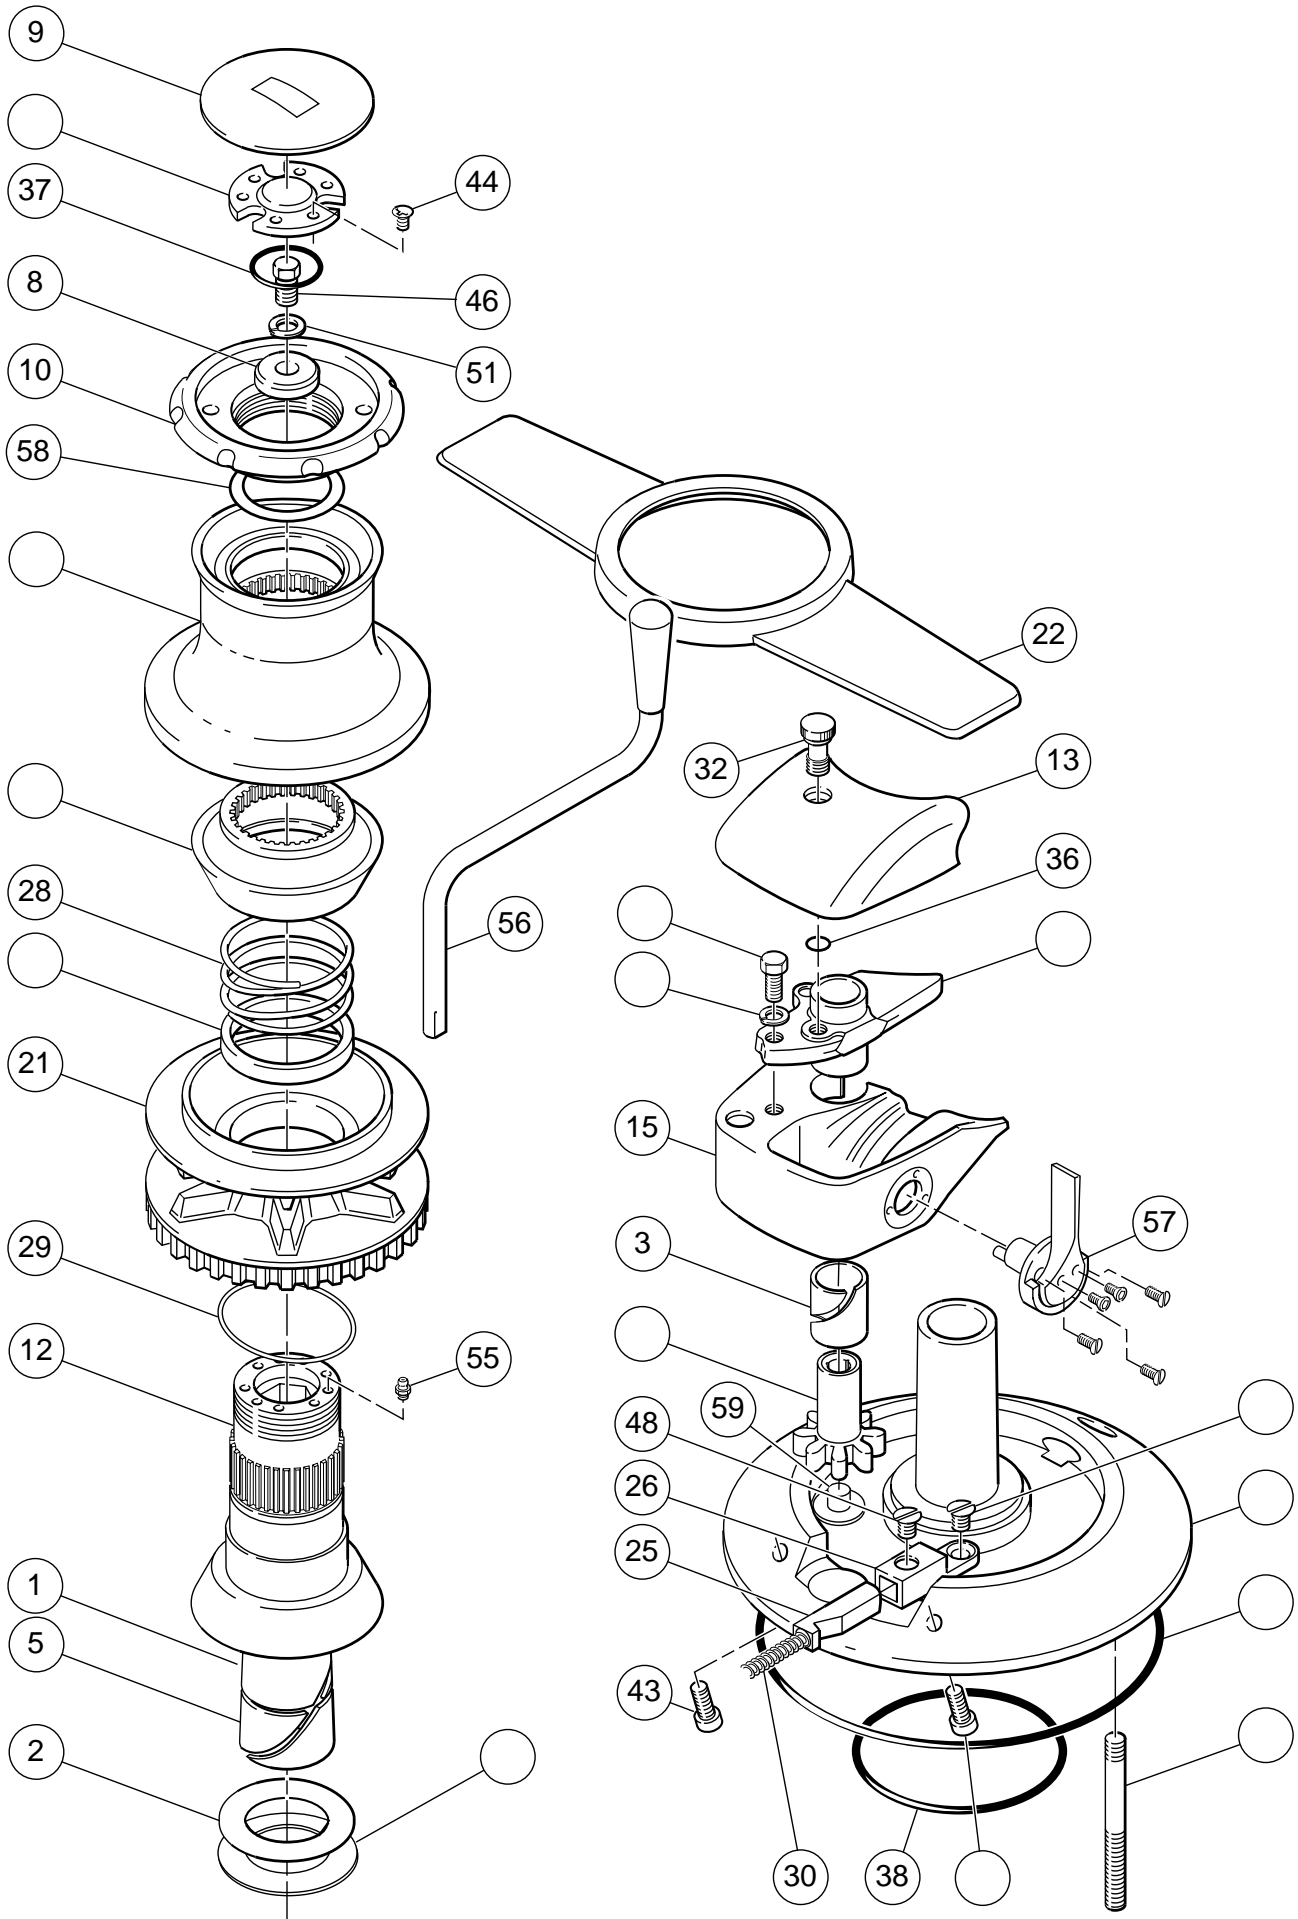

Exploded Diagram: Pacific V3000 Windlass

Parts List: Pacific V3000 Windlass

Item	Part No	Part Description	Qty.
1	P103012	Bearing - Main Upper	1
2	P103034	Shim Bearing - Washer	1
3	P103035	Shim Bearing - Emergency Wind	1
4	P103036	Shim Bearing - Gears	1
5	P103049	Shim Bearing - Main Lower	1
8	P106216	Cap - Inner Lock	1
9	P106229	Cap - Outer	1
10	P106303	Clutch Nut Assembly	1
12	P106404	Clutch - Bottom	1
13	P106502	Chain Pipe Cover	1
15	P106517	Chain Pipe Body	1
20	P119014	Gearbox	1
21	P12020X*	Gipsy (* see 6.11)	1
22	P121003	Clutch Nut Key	1
25	P151210	Ratchet Pawl	1
26	P151215	Ratchet Housing	1
28	P154204	Spring - Upper Clutch	1
29	P154205	Spring - Gipsy Lift	1
30	P154206	Spring - Ratchet	1
32	P154403	Chain Pipe Cover Screw	1
33	P336031	Motor 24V	1
or 33	P336032	Motor 12V	1
35	P342000	O-Ring	2
36	P342010	O-Ring	1
37	P342027	O-Ring	1
38	P342046	O-Ring	2
40	P354014	Cap Screw	12
41	P354031	Cap Screw	6
43	P354045	Cap Screw	2
44	P354106	Screw	6
46	P354231	Screw	1
48	P354320	Screw	1
51	P366042	Washer	4
53	P403004	Mechanical Brake Assembly	1
54	P418017	Gear Set (Stage 1)	1
54	P418044	Gear Set (Stage 2)	1
54	P418061	Gear Set (Stage 3)	1
55	P418100	Grease Nipple	2
56	P421000	Emergency Handle	1
57	P466010	Ratchet Actuator Kit	1
58	P103069	Shim Washer - Clutch Nut	1
59	P103055	Bearing Pad - Emergency Wind	1