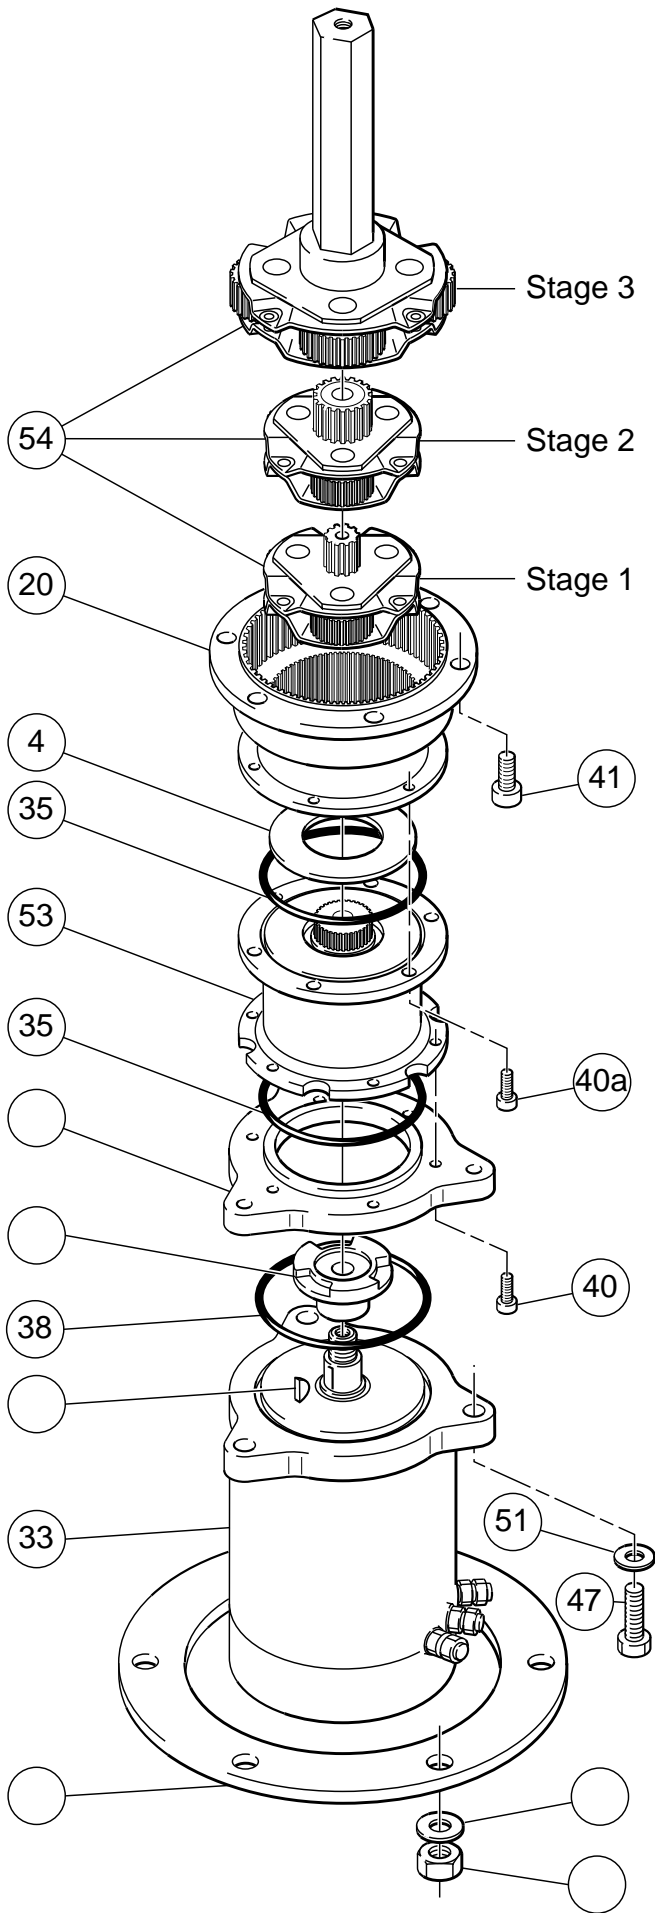

Exploded Diagram: Pacific V3000 Windlass

Parts List: Pacific V3000 Windlass

Item	Part No	Part Description	Qty.
1	P103012	Bearing - Main Upper	1
2	P103034	Shim Bearing - Washer	1
3	P103035	Shim Bearing - Emergency Wind	1
4	P103036	Shim Bearing - Gears	1
5	P103049	Shim Bearing - Main Lower	1
8	P106216	Cap - Inner Lock	1
9	P106229	Cap - Outer	1
10	P106303	Clutch Nut Assembly	1
12	P106404	Clutch - Bottom	1
13	P106502	Chain Pipe Cover	1
15	P106517	Chain Pipe Body	1
20	P119014	Gearbox	1
21	P12020X*	Gipsy (* see 6.11)	1
22	P121003	Clutch Nut Key	1
25	P151210	Ratchet Pawl	1
26	P151215	Ratchet Housing	1
28	P154204	Spring - Upper Clutch	1
29	P154205	Spring - Gipsy Lift	1
30	P154206	Spring - Ratchet	1
32	P154403	Chain Pipe Cover Screw	1
33	P336031	Motor 24V	1
or 33	P336032	Motor 12V	1
35	P342000	O-Ring	2
36	P342010	O-Ring	1
37	P342027	O-Ring	1
38	P342046	O-Ring	2
40	P354014	Cap Screw	12
41	P354031	Cap Screw	6
43	P354045	Cap Screw	2
44	P354106	Screw	6
46	P354231	Screw	1
48	P354320	Screw	1
51	P366042	Washer	4
53	P403004	Mechanical Brake Assembly	1
54	P418017	Gear Set (Stage 1)	1
54	P418044	Gear Set (Stage 2)	1
54	P418061	Gear Set (Stage 3)	1
55	P418100	Grease Nipple	2
56	P421000	Emergency Handle	1
57	P466010	Ratchet Actuator Kit	1
58	P103069	Shim Washer - Clutch Nut	1
59	P103055	Bearing Pad - Emergency Wind	1